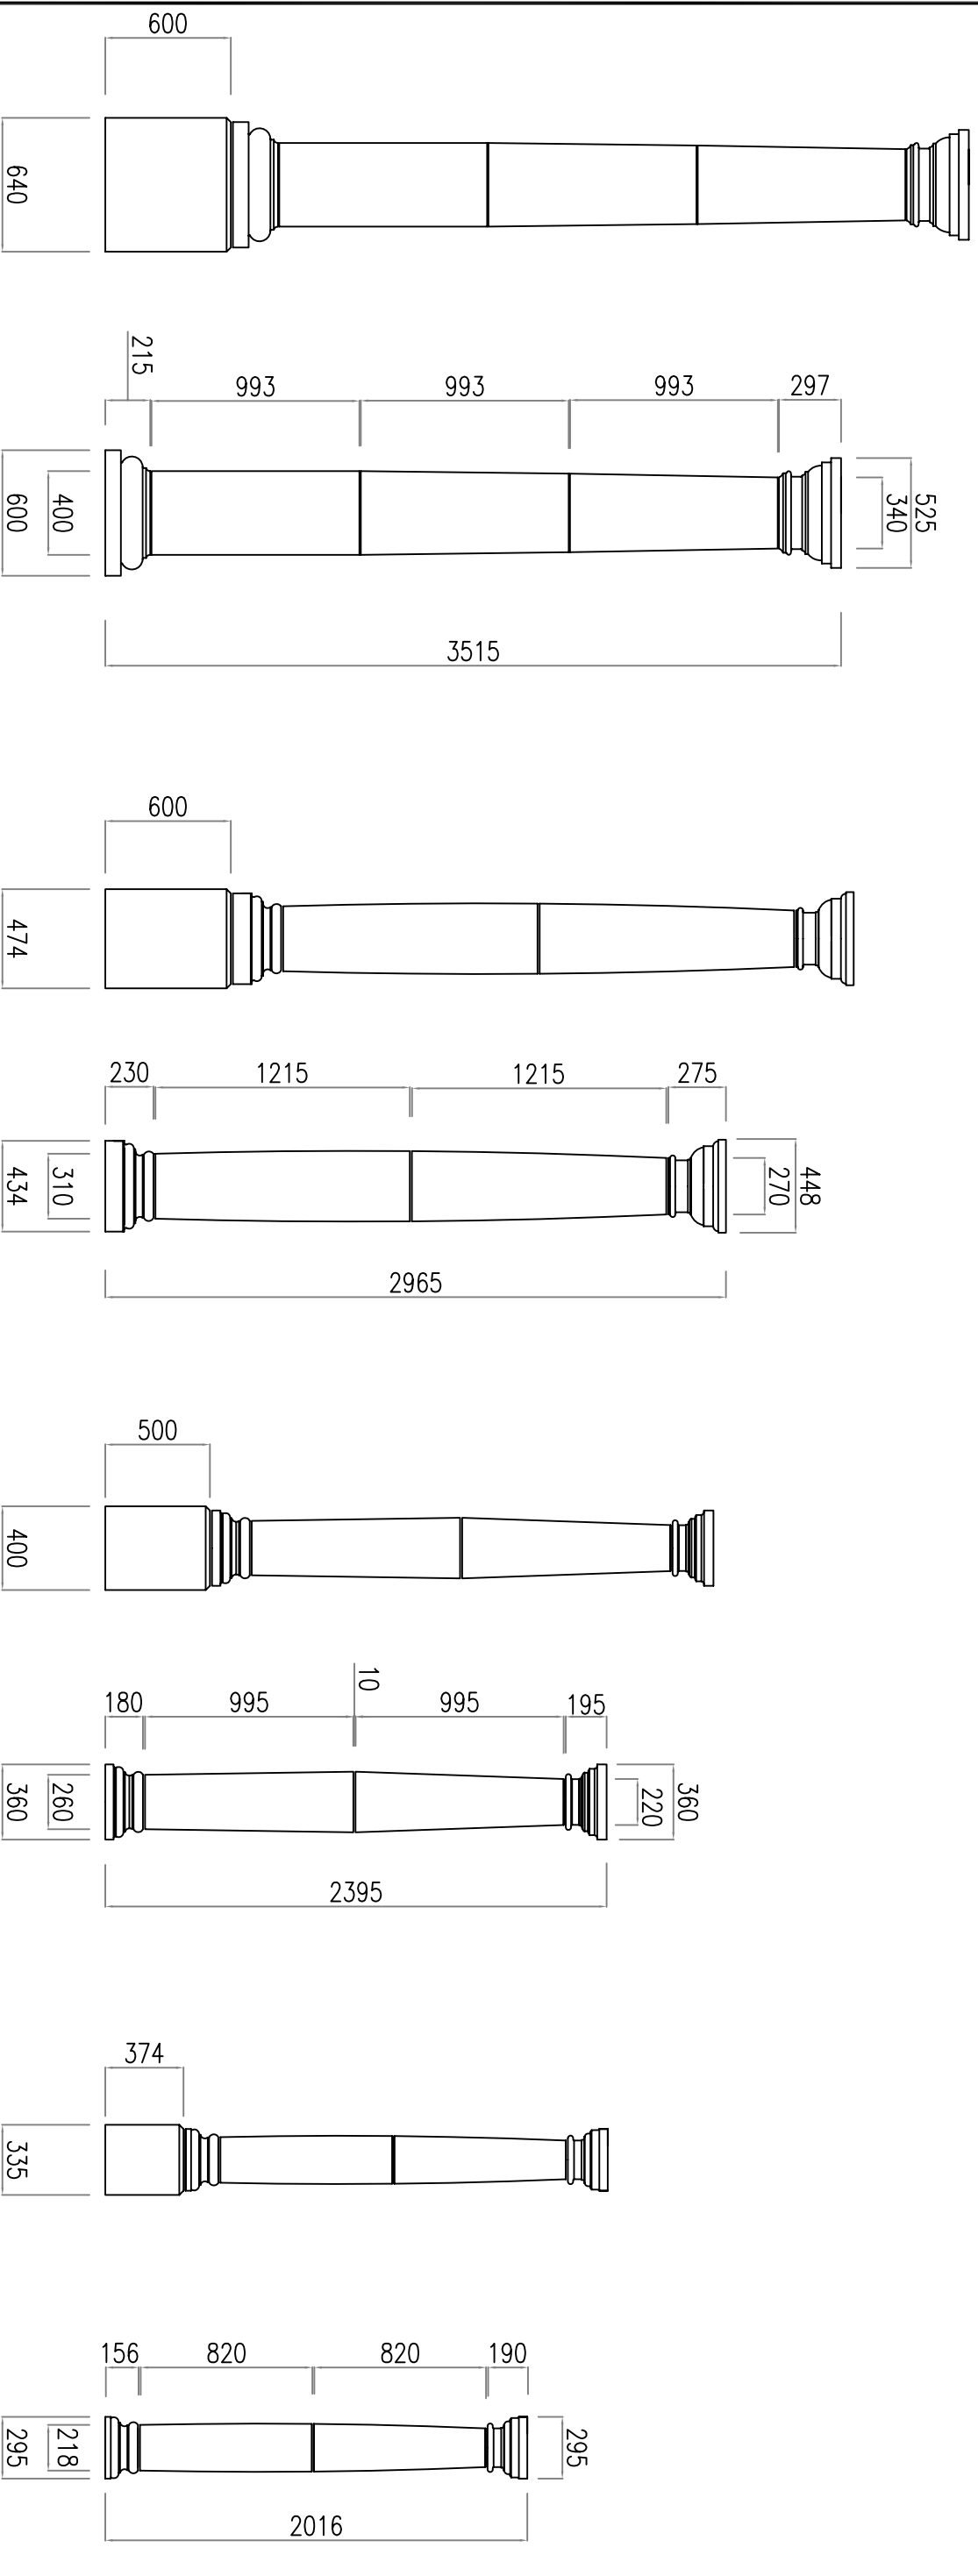

Cast Stone Portico Columns

400/340 COLUMN WITH PEDESTAL 400/340 COLUMN WITH PEDESTAL 310/270 COLUMN WITH PEDESTAL 310/270 COLUMN WITH PEDESTAL 260/220 COLUMN WITH PEDESTAL 260/220 COLUMN WITH PEDESTAL 218/185 COLUMN WITH PEDESTAL 218/185 COLUMN WITH PEDESTAL

MEXBORO

The Best Materials

Tel : 01803 558025 Fax : 01803 524717

DRAWING TITLE; <i>Cast stone Columns</i>		DATE; <i>26 / 06 / 2011</i>		SCALE; <i>N.T.S</i>	
CHECKED BY;	DATE;	APPROVED BY;	DATE;	FILE NAME;	
NOTE; <i>It is the responsibility of the customer to check for compliance with Building Regulations.</i>					